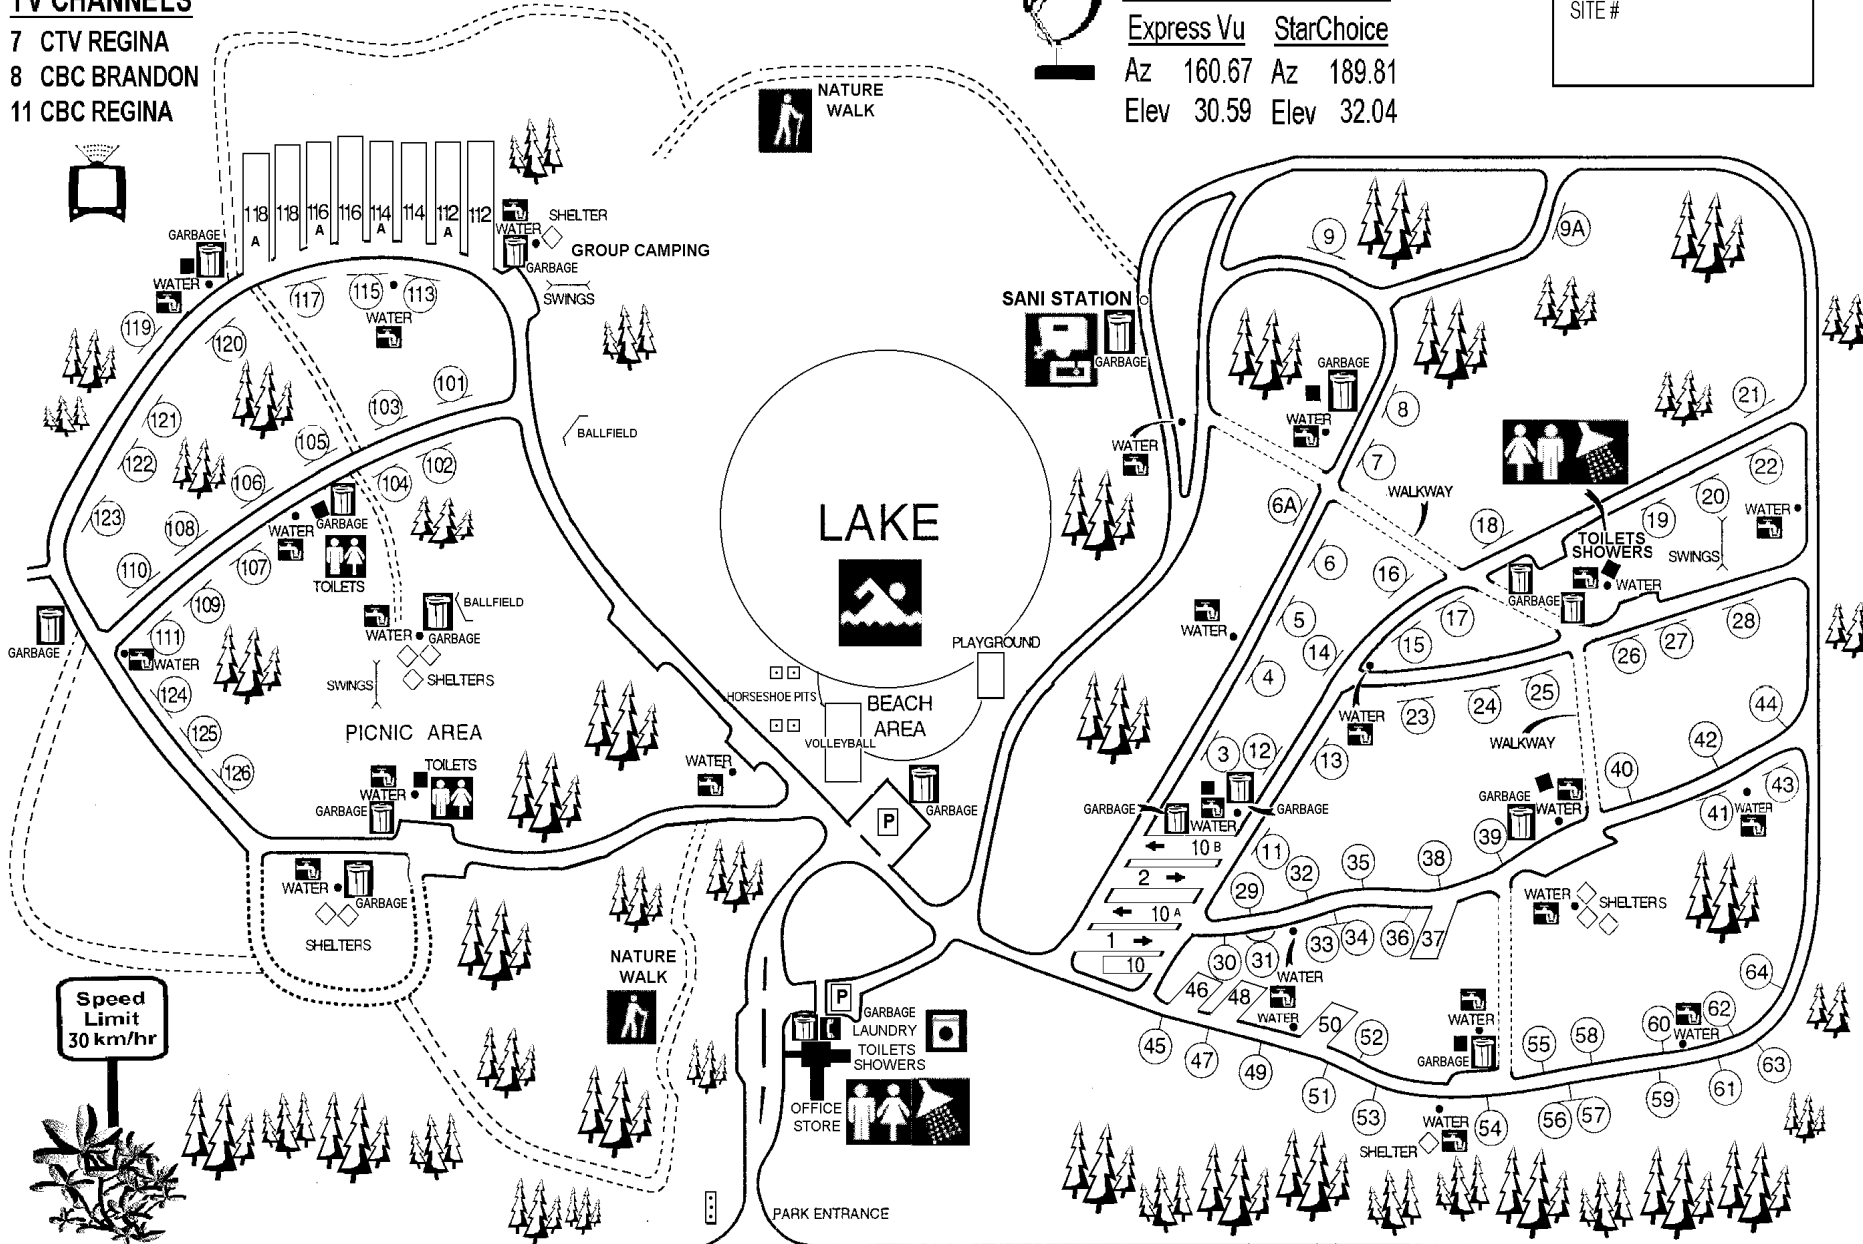

FIELDSTONE CAMPGROUND & RV RESORT

TV CHANNELS

- 7 CTV REGINA
- 8 CBC BRANDON
- 11 CBC REGINA

SAT DISH SETTINGS

Express Vu StarChoice
 Az 160.67 Az 189.81
 Elev 30.59 Elev 32.04

SITE #

Speed Limit
30 km/hr

Highway #8 --- MOOSOMIN 1.6 Km (one mile)